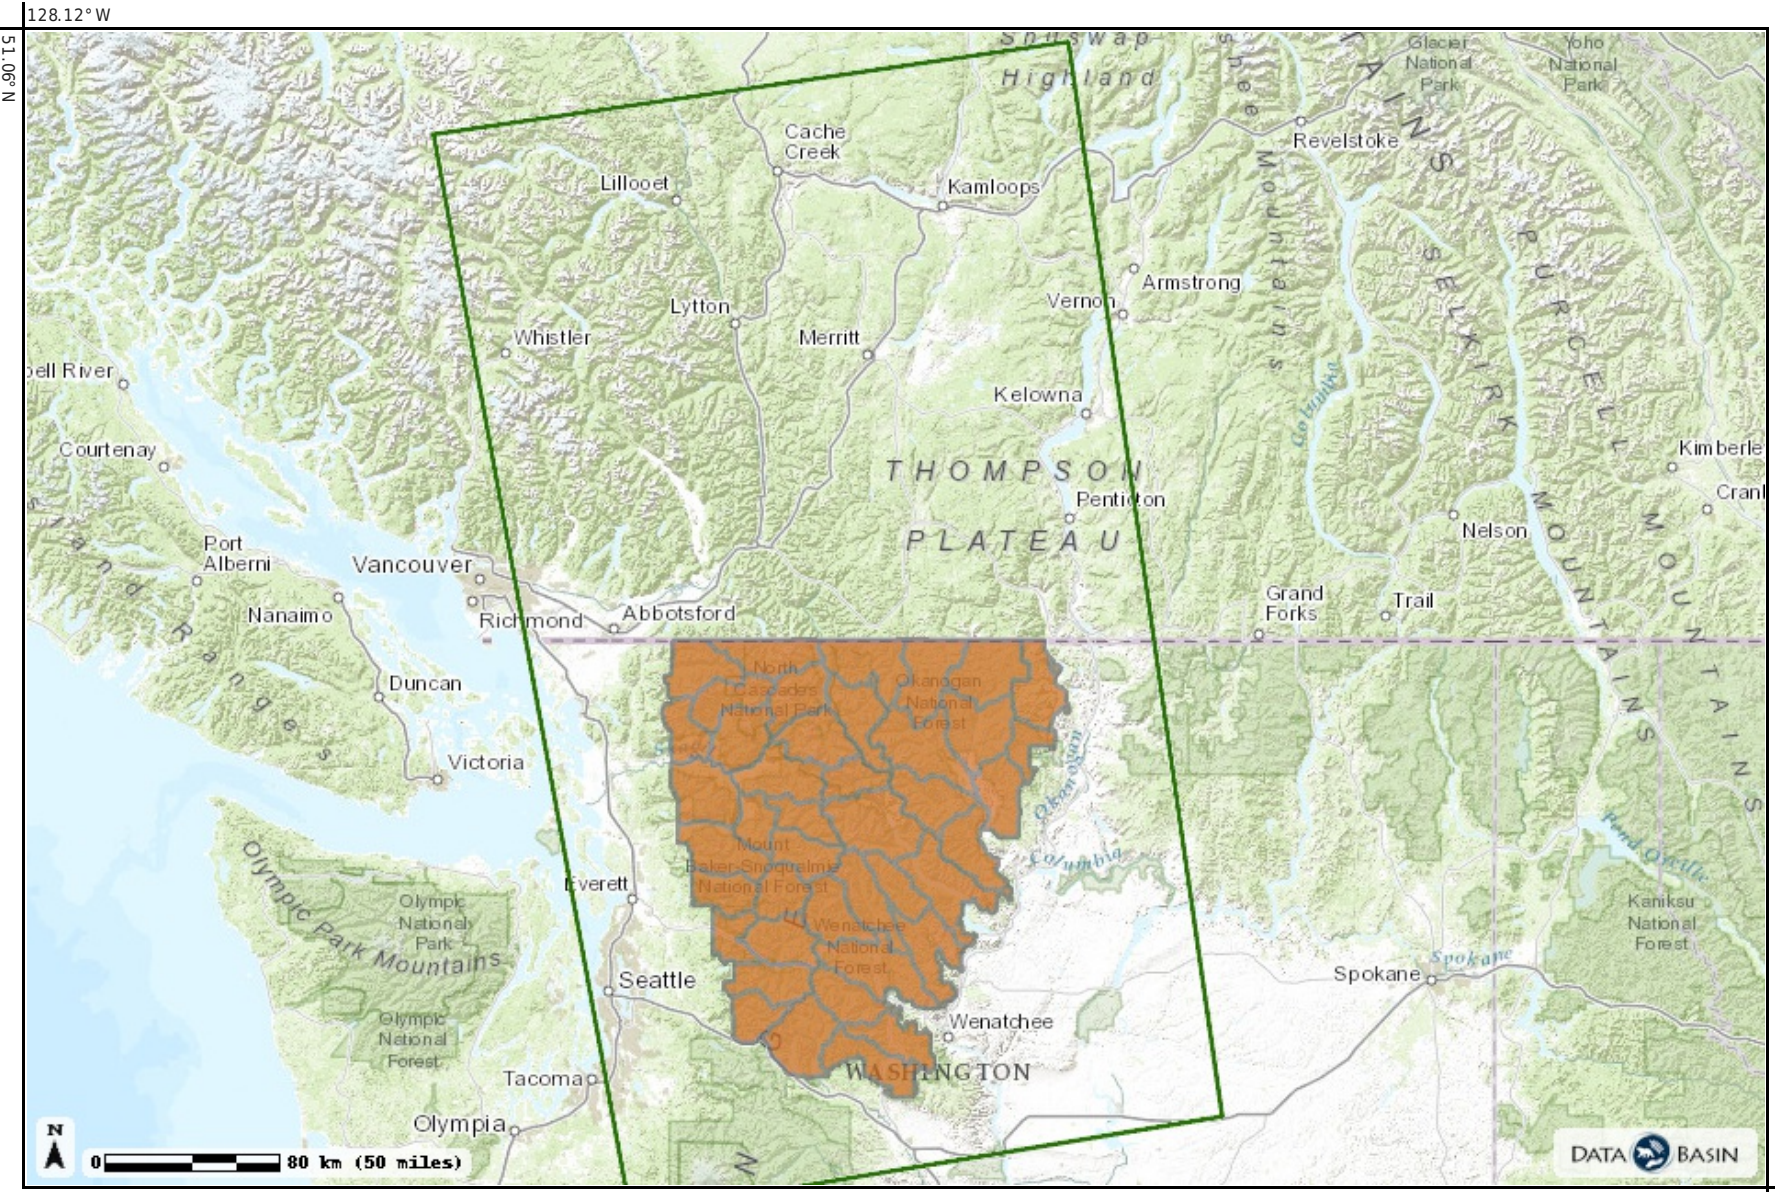

Legend

-  Cascadia Boundary
-  North Cascade Bear Management Units

Map Details

Credits:

Use Constraints:

Datasets

Cascadia Boundary

<http://databasin.org/datasets/bb8057902ce44f50bf136e15cda049f5>

- Credits:** Jen Watkins
Layers:
 - Cascadia Boundary

North Cascade Bear Management Units

<http://databasin.org/datasets/1490988a9b784d16a36094452fe0e938>

- Credits:** Data generously provided by Anne Braaten, North Cascades National Park.
Layers:
 - North Cascade Bear Management Units